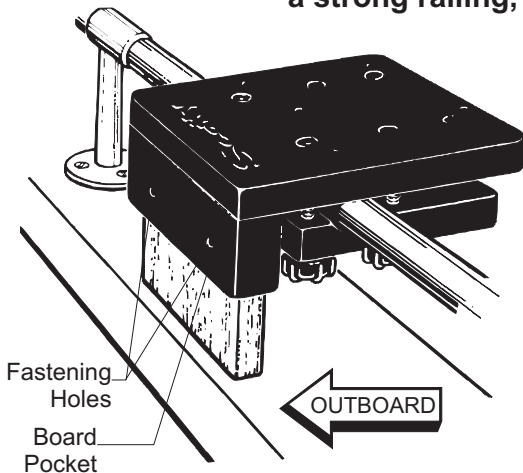

FISHING & MARINE PRODUCTS

2065 Henry Ave West, Sidney,

B.C. Canada V8L 5Z6

Ph: (250) 656-8102 Fax: (250) 656-8126

www.scotty.com

#1027 RAIL MOUNT BRACKET

*** IMPORTANT: This Downrigger Mounting system relies on a strong railing, securely fastened to the boat ***

1. Place rail mount assembly on railing as shown in diagram.

2. The Mount is supported on the gunnel by a 1" x 6" board of dressed* lumber. To determine the length of this board, measure distance from gunnel surface up into the inside of the board pocket. Cut board to desired length.

3. Fasten board into the pocket with screws supplied.

* Note: a 1" x 6" board is a standard dressed lumber dimension, actual size is smaller.